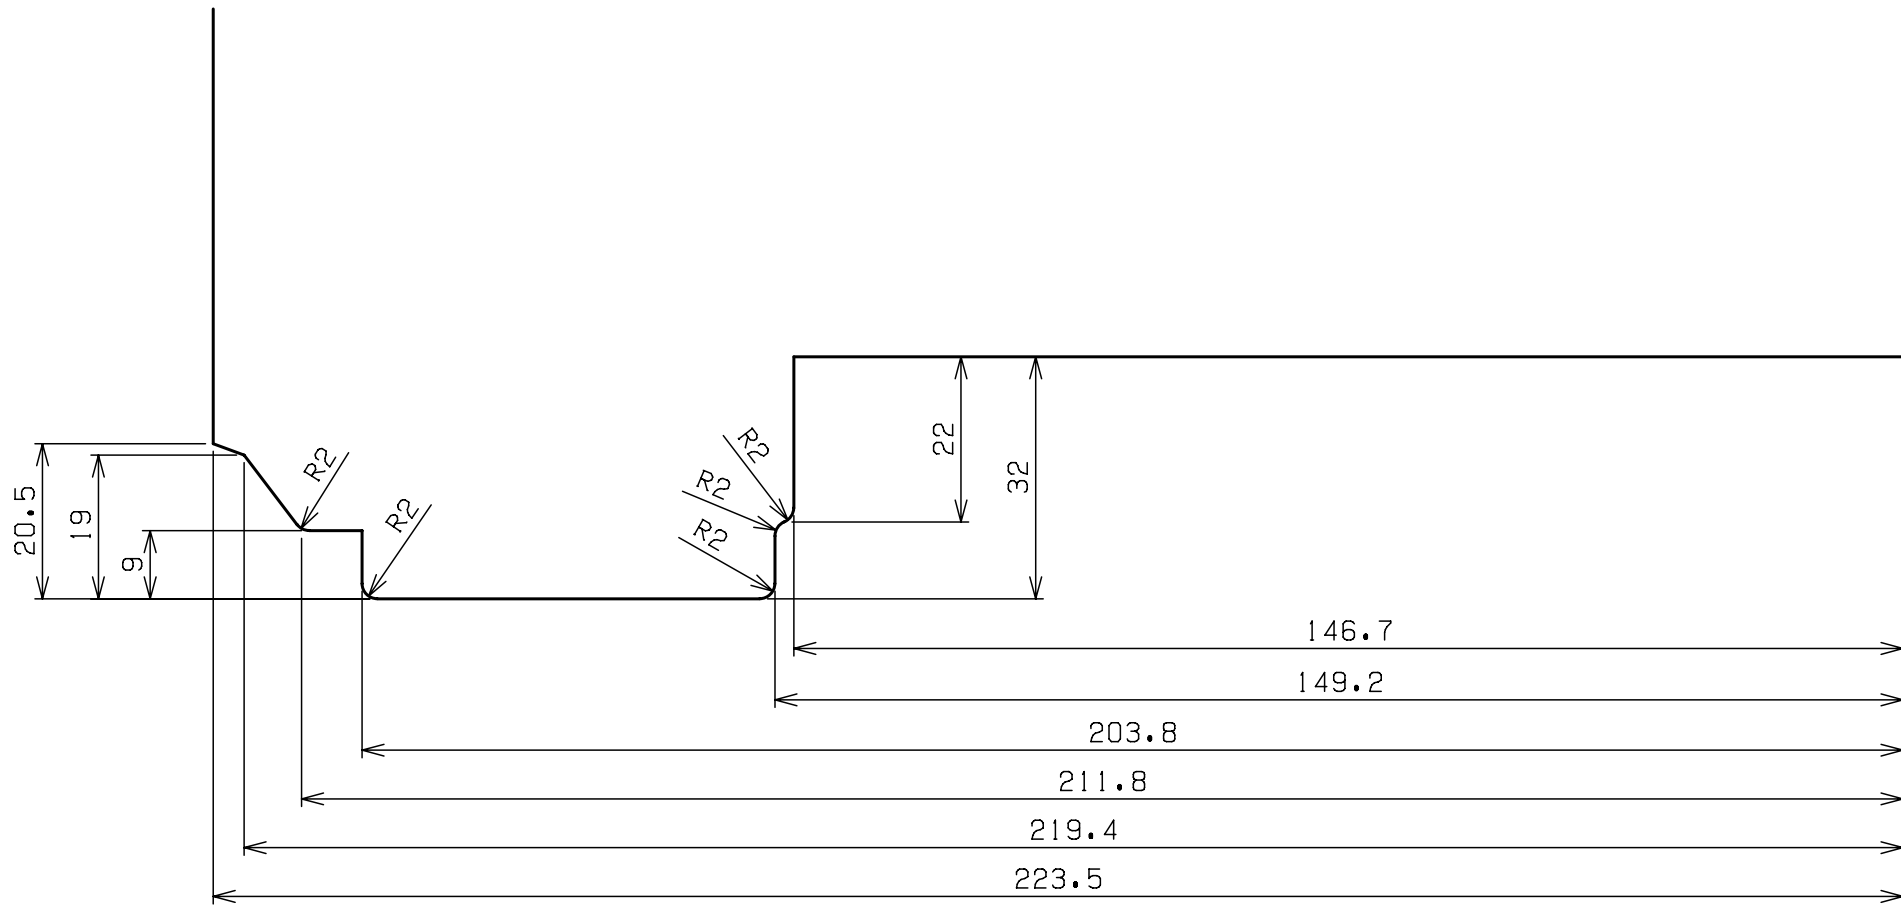

8 PISTON [REAR]

ENDLESS

USF 40 / UVF 45 400 x 36